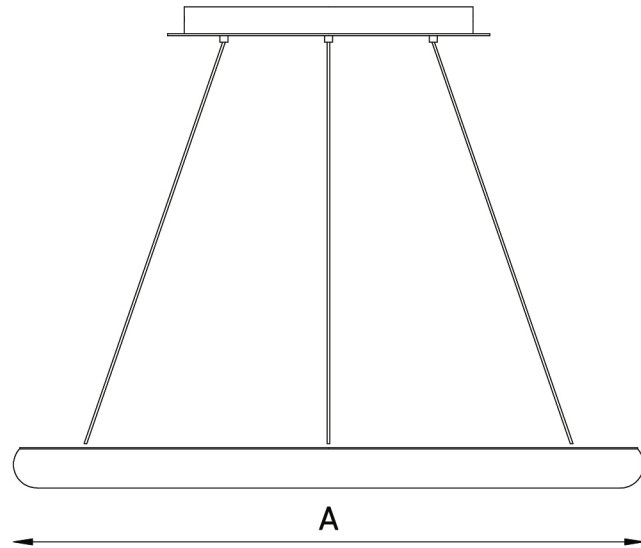

## SPECIFICATION

- Suspended luminaire producing straight diffused light
- Emits even 360 Degree light for creating a comfortable environment
- Opal diffuser made of rotational molding polyethylene soothing light distribution
- Matt White Powder coating finish using Nano Technology
- Available in 3 Dimension-  $\phi$  460mm,  $\phi$  600mm &  $\phi$  740mm
- Available in Cool White, Neutral White, Warm white & Tunable white color options; CRI>80