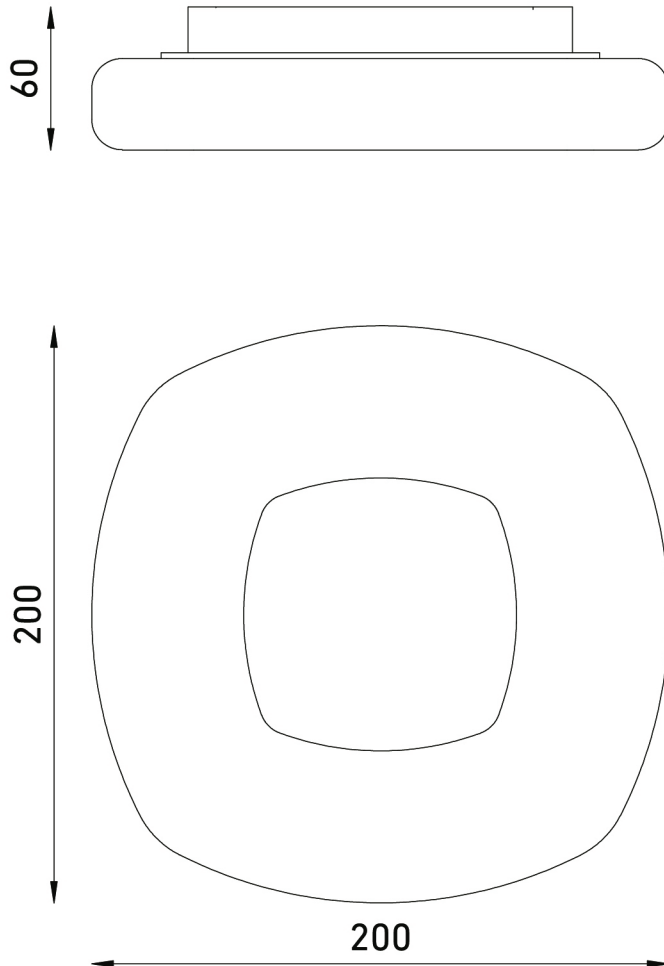

CIRRUS CS
Beauty meets beast

SPECIFICATION

- Ceiling / Surface mounted luminaire creating diffused illumination
- Luminaire body made with pressed steel body
- Opal diffuser made of rotational molding polyethylene
- Brown coffee Powder coated finish using Nano Technology
- Available in 3single Dimension- 200X200mm
- Available in Cool White, Neutral White, Warm white & Tunable white color options; CRI>80

ORDERING DETAILS

WALL/CEILING MOUNT IP 20 240V STD COLOR: Coffee

MODEL	Power (W)	PF	DIA (mm)
CIRRUS CS 9W 3000K/4000K/5700K/TW LED DECORATIVE WALL MOUNT LIGHT	9	>0.95	200X200