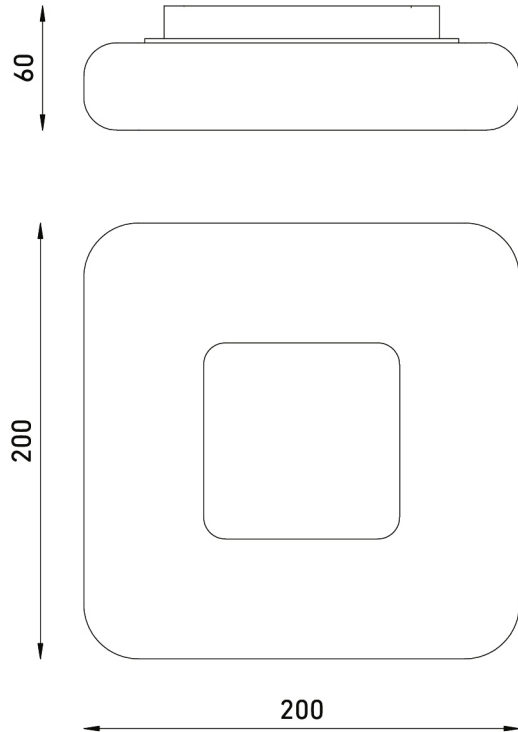

CIRRUS S
Beauty meets beast

SPECIFICATION

- Ceiling / Surface mounted luminaire creating diffused illumination
- Luminaire body made with pressed steel body
- Opal diffuser made of rotational molding polyethylene
- Brown coffee Powder coated finish using Nano Technology
- Available in 3single Dimension- 200X200mm
- Available in Cool White, Neutral White, Warm white & Tunable white color options; CRI>80

ORDERING DETAILS

WALL/CEILING MOUNT IP 20 240V STD COLOR: Coffee

MODEL	Power (W)	PF	DIA (mm)
CIRRUS S 9W 3000K/4000K/5700K/TW LED DECORATIVE WALL MOUNT LIGHT	9	>0.95	200X200

Note: Color Options available in Coffee, Saffron, White & Cyan