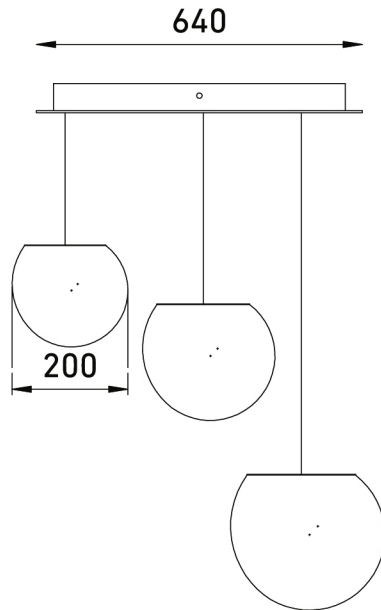

## SPECIFICATION

- Collection of Light for subtle soft light for creating a warm and natural ambience
- Luminaire made of Blown Opal finish Poly Ethylene
- Sturdy Aluminium Frame from which each droplets are hanged
- Matt White Powder coating using Nano Technology
- Available in Cool White, Neutral White, Warm white & Tunable white color options; CRI>80

## ORDERING DETAILS

PENDANT MOUNT IP 20 240V STD COLOR: White

MODEL	Power (W)	PF	DIA (mm)
DANGLER 3x12W 3000K/4000K/5700K/TW LED DECORATIVE PENDANT MOUNT LIGHT	3X12	>0.95	Each drop- 200