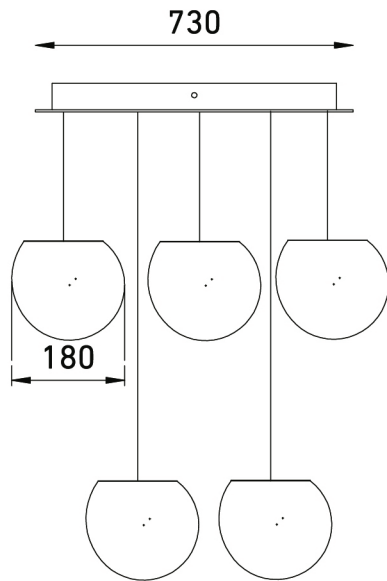

DROPLETS

Dripping drops from the sky

SPECIFICATION

- Collection of Light for subtle soft light for creating a warm and natural ambience
- Luminaire made of Blown Opal finish Poly Ethylene
- Sturdy Aluminium Frame from which each droplets are hanged
- Matt White Powder coating using Nano Technology
- Available in Cool White, Neutral White, Warm white & Tunable white color options; CRI>80

ORDERING DETAILS

PENDANT MOUNT IP 20 240V STD COLOR: White

MODEL	Power (W)	PF	DIA (mm)
DROPLETS 5x8W 3000K/4000K/5700K/TW LED DECORATIVE PENDANT MOUNT LIGHT	5X8	>0.95	Each drop- 180