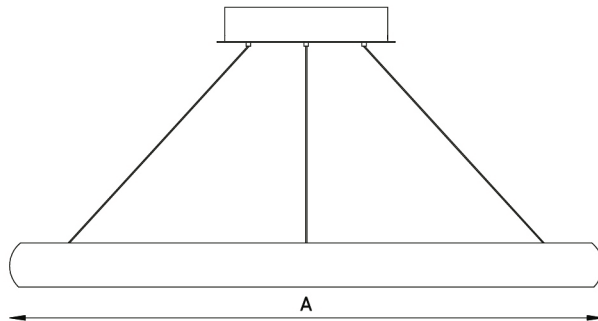

HALO C

Halos of hope and light

SPECIFICATION

- Luminaire body made of circular aluminium-extruded frame
- Reflects an indirect light from the inside of the curve
- Matt White Powder coated finish using Nano Technology
- Moulded PMMA Diffuser for soothing light distribution
- Available in 3 Dimension- ϕ 410mm, ϕ 610mm & ϕ 810mm
- Available in Cool White, Neutral White, Warm white & Tunable white color options; CRI>80

	A(mm)	Mounting Pitch(mm)
FORMA HALO C 410	450	100
FORMA HALO C 610	600	100
FORMA HALO C 810	800	100

ORDERING DETAILS

PENDANT MOUNT IP 20 240V STD COLOR: White

MODEL	Power (W)	PF	DIA (mm)
HALO C 35W 3000K/4000K/5700K LED DECORATIVE PENDANT MOUNT LIGHT	35	>0.95	410
HALO C 48W 3000K/4000K/5700K LED DECORATIVE PENDANT MOUNT LIGHT	48	>0.95	610
HALO C 72W 3000K/4000K/5700K LED DECORATIVE PENDANT MOUNT LIGHT	72	>0.95	810