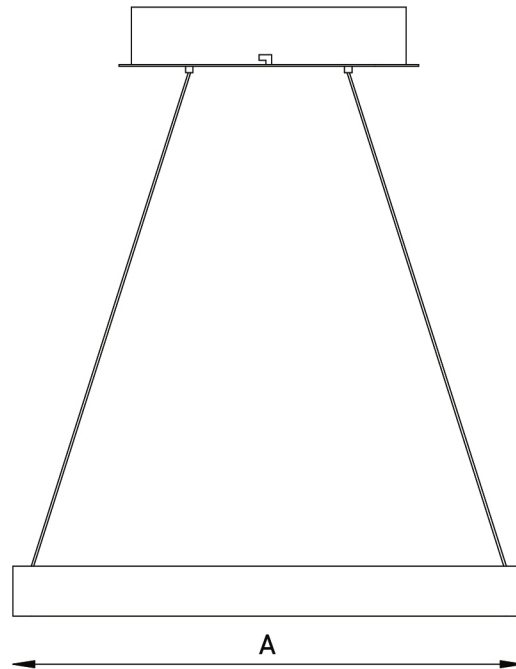

## SPECIFICATION

- Luminaire body made of Square aluminium-extruded frame
- Reflects an indirect light from the inside of the curve
- Matt White Powder coated finish using Nano Technology
- Moulded PMMA Diffuser for soothing light distribution
- Available in 3 Dimension-  $\phi$  410mm,  $\phi$  610mm &  $\phi$  810mm
- Available in Cool White, Neutral White, Warm white & Tunable white color options; CRI>80

	A(mm)
FORMA HALO S 410	410
FORMA HALO S 610	610
FORMA HALO S 810	810