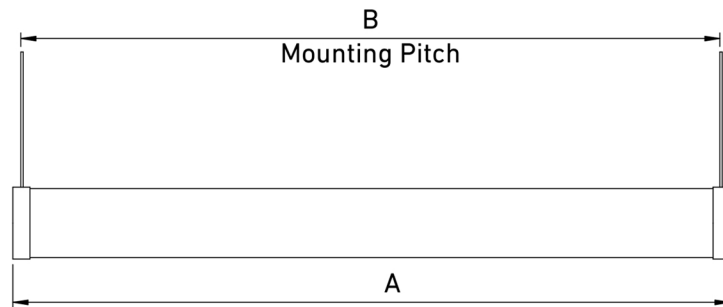

LITE TUBE FC PENDANT

Lite tube is a Suspended Circular profile system intended for 320 Degree Illumination with decorative luminous effects.

SPECIFICATION

- Extruded Aluminium design housing for better thermal management
- Uniquely designed Metal end caps
- Corrosion resistance with special Powder coated finish using Nano Technology
- Diffuser made of extruded PC material for optimal 320° light distribution
- High efficiency driver with necessary safety protections
- Life of 50,000 burning hrs as per L70 standard
- THD <5%, CRI >80

LENGTHS	A (mm)	B (mm)	Weight (Kg)
4 Feet	1230	1215	3

ORDERING DETAILS

PENDANT MOUNT 240V Weight: ~3 Kg Color: White/Black PC

Ordering Code	Power (W)	Line Current (A)	PF
LITETUBE FC 28W 3000K/4000K/5700K/TW LED LINEAR UPDOWN PENDANT MOUNT TROFFER	28	0.14	>0.95