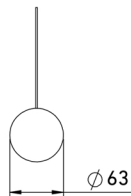

LITE TUBE FC PENDANT

Lite tube is a Suspended Circular profile system intended for 320 Degree Illumination with decorative luminous effects.

SPECIFICATION

- Extruded Aluminium design housing for better thermal management
- Uniquely designed Metal end caps
- Corrosion resistance with special Powder coated finish using Nano Technology
- Diffuser made of extruded PC material for optimal 320° light distribution
- High efficiency driver with necessary safety protections
- Life of 50,000 burning hrs as per L70 standard
- THD <5%, CRI >80

LENGTHS	A (mm)	B (mm)	Weight (Kg)
4 Feet	1230	1215	3

ORDERING DETAILS

PENDANT MOUNT 240V Weight: ~3 Kg Color: White/Black PC

Ordering Code	Power (W)	Line Current (A)	PF
LITETUBE FC 28W 3000K/4000K/5700K/TW LED LINEAR UPDOWN PENDANT MOUNT TROFFER	28	0.14	>0.95