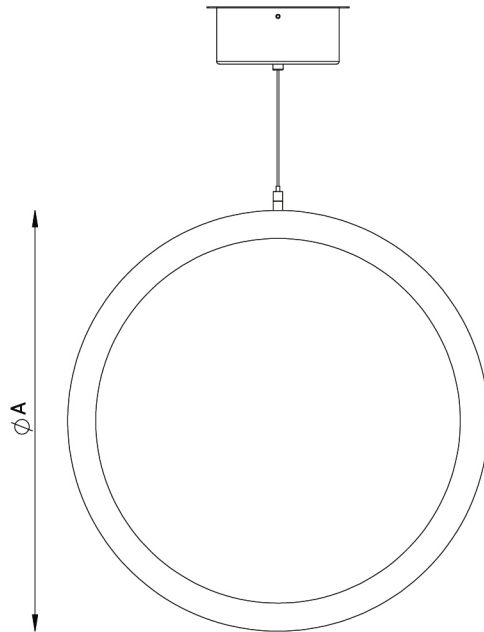

# LOOP

Lighting the loop of line

## SPECIFICATION

- Striking architectural pendant luminaire produced from rolled aluminium profile
- Smooth opal PC Diffused cover for soothing light distribution
- Superior Black Powder coating finish using Nano Technology
- Available in  $\phi$  450mm &  $\phi$  600mm Dimension
- Available in Cool White, Neutral White, Warm white & Tunable white color options; CRI>80

	A(mm)
FORMA LOOP 450	450
FORMA LOOP 600	600

## ORDERING DETAILS

**PENDANT MOUNT IP 20 240V STD COLOR: Black**

MODEL	Power (W)	PF	DIA (mm)
LOOP 30W 3000K/4000K/5700K LED DECORATIVE PENDANT MOUNT LIGHT	30	>0.95	450
LOOP 36W 3000K/4000K/5700K LED DECORATIVE PENDANT MOUNT LIGHT	36	>0.95	600