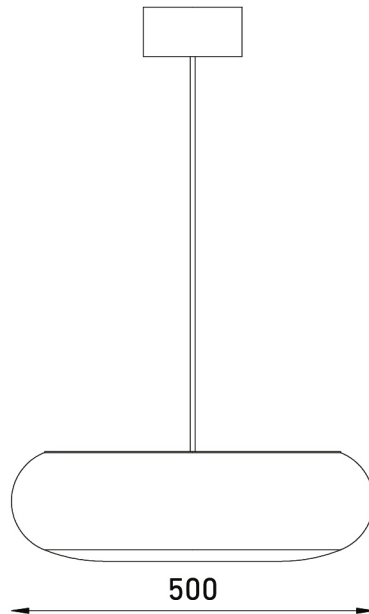

MELON PB S
Subtle Elegance

SPECIFICATION

- Collection of Light for subtle soft light for creating a warm and natural ambience
- Luminaire made of Blown striped Opal finish Poly Ethylene
- Sturdy Aluminium Frame from which each droplets are hanged
- Matt White Powder coating using Nano Technology
- Available in Cool White, Neutral White, Warm white & Tunable white color options; CRI>80

ORDERING DETAILS

PENDANT MOUNT IP 20 240V STD COLOR: White

MODEL	Power (W)	PF	DIA (mm)
MELON PB S 40W 3000K/4000K/5700K/TW LED DECORATIVE PENDANT MOUNT LIGHT	40	>0.95	500