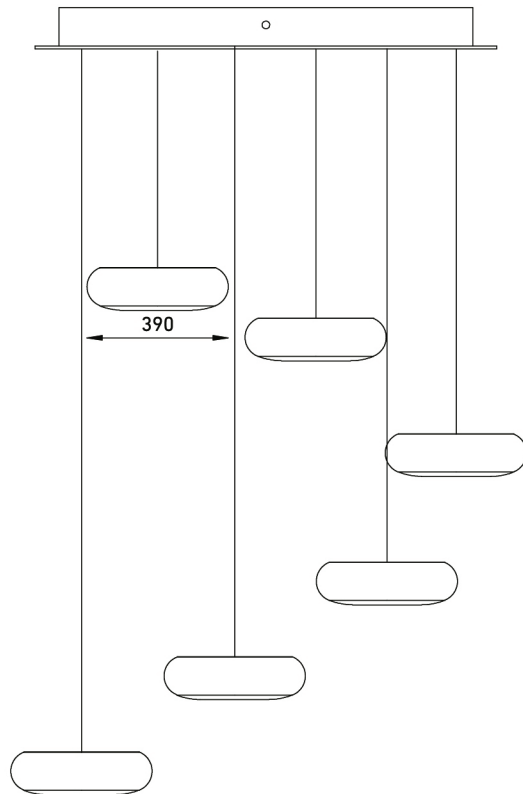

MELONY

So captivating, the melody lingers on

SPECIFICATION

- Collection of Light for subtle soft light for creating a warm and natural ambience
- Luminaire made of Blown matt Opal finish Poly Ethylene
- Sturdy Aluminium Frame from which each droplets are hanged
- Matt White Powder coating using Nano Technology
- Available in Cool White, Neutral White, Warm white & Tunable white color options; CRI>80

ORDERING DETAILS

PENDANT MOUNT IP 20 240V STD COLOR: White

MODEL	Power (W)	PF	DIA (mm)
MELONEY 3x12W 3000K/4000K/5700K/TW LED DECORATIVE PENDANT MOUNT LIGHT	6X12	>0.95	Each drop- 390