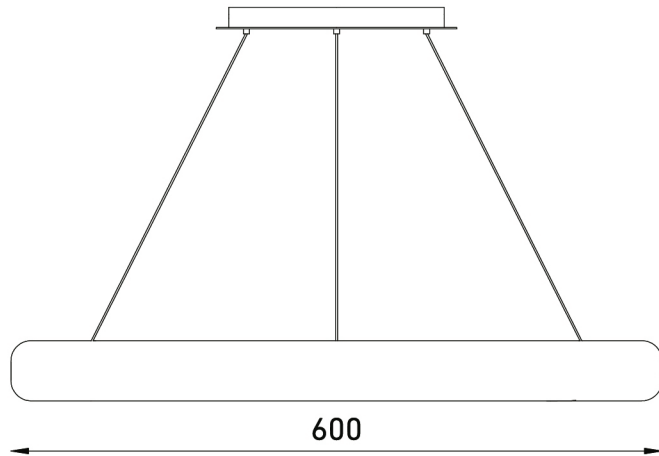

SWING S

Swing out to your dreams

SPECIFICATION

- Suspended luminaire producing straight diffused light
- Emits even 360 Degree light for creating a comfortable environment
- Opal diffuser made of rotational molding polyethylene
- Matt White Powder coating finish using Nano Technology
- Available in single Dimension- ϕ 600mm
- Available in Cool White, Neutral White, Warm white & Tunable white color options; CRI>80

ORDERING DETAILS

PENDANT MOUNT IP 20 240V STD COLOR: White

MODEL	Power (W)	PF	DIA (mm)
SWING S 45W 3000K/4000K/5700K/TW LED DECORATIVE PENDANT MOUNT LIGHT	45	>0.95	600