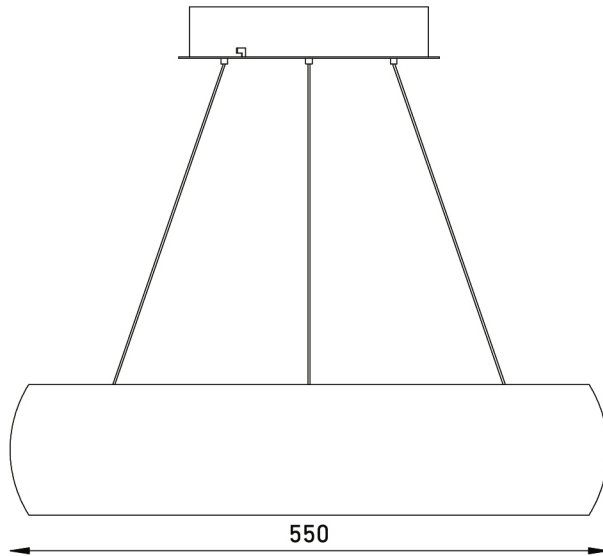

WHEEL

Where there is a wheel, there's a way !

SPECIFICATION

- Luminaire body made of circular spun aluminium
- Comprises of a central opaque disc with a light source
- Moulded PMMA Diffuser for soothing light distribution
- Available in standard Dimension of ϕ 550mm
- Available in Cool White, Neutral White, Warm white & Tunable white color options; CRI>80

ORDERING DETAILS

PENDANT MOUNT IP 20 240V STD COLOR: White

MODEL	Power (W)	PF	DIA (mm)
WHEEL 30W 3000K/4000K/5700K LED DECORATIVE PENDANT MOUNT LIGHT	30	>0.95	550