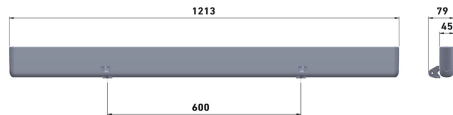

WALL WASHER linear

The name shall suffice !

WALL WASHER LINEAR

SPECIFICATION Led Luminaire

- Aluminium Extruded body, corrosion resistance Powder coated
- Toughned glass front cover
- Silicon encapsulated high efficiency isolated integral driver
- Additional external surge protector upto 10KV/5KA
- Comply 50,000 burning hrs as per L70 standard
- IP66 (Dust Tight, Water Tight)
- Options : a. White light b. RGB

ORDERING DETAILS

LED LUMINAIRE

IP 66 240V Class I Weight <5 Kgs

Ordering Code	Power (W)	Line Current (A)	PF
L010CTF0X0	10	0.04	>0.95
L020CTF0X0	20	0.09	>0.95
L030CTF0X0	30	0.14	>0.95

White : CT = 40 (Neutral White, 5700K) CT = 30 (Warm White, 3000K)
RGB : CT = CR (Red) CT = CG (Green) CT = CB (Blue) CT = RG (RGB)
X = 3 (30° Beam angle) X = 6 (60° Beam angle)