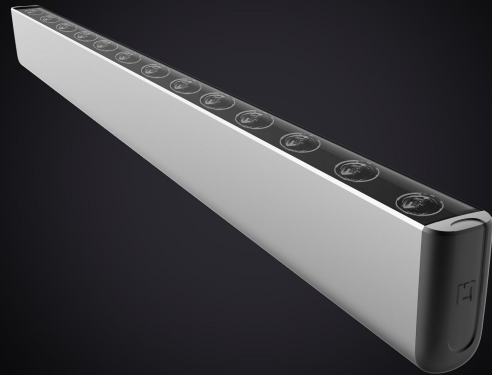

WALL WASHER linear

The name shall suffice !

WALL WASHER LINEAR

SPECIFICATION Led Luminaire

- Aluminium Extruded body, corrosion resistance Powder coated
- Toughned glass front cover
- Silicon encapsulated high efficiency isolated integral driver
- Additional external surge protector upto 10KV/5KA
- Comply 50,000 burning hrs as per L70 standard
- IP66 (Dust Tight, Water Tight)
- Options : a. White light b. RGB

ORDERING DETAILS

LED LUMINAIRE

IP 66 240V Class I Weight <5 Kgs

Ordering Code	Power (W)	Line Current (A)	PF
L010CTF0X0	10	0.04	>0.95
L020CTF0X0	20	0.09	>0.95
L030CTF0X0	30	0.14	>0.95

White : CT = 40 (Neutral White, 5700K) CT = 30 (Warm White, 3000K)
RGB : CT = CR (Red) CT = CG (Green) CT = CB (Blue) CT = RG (RGB)
X = 3 (30° Beam angle) X = 6 (60° Beam angle)